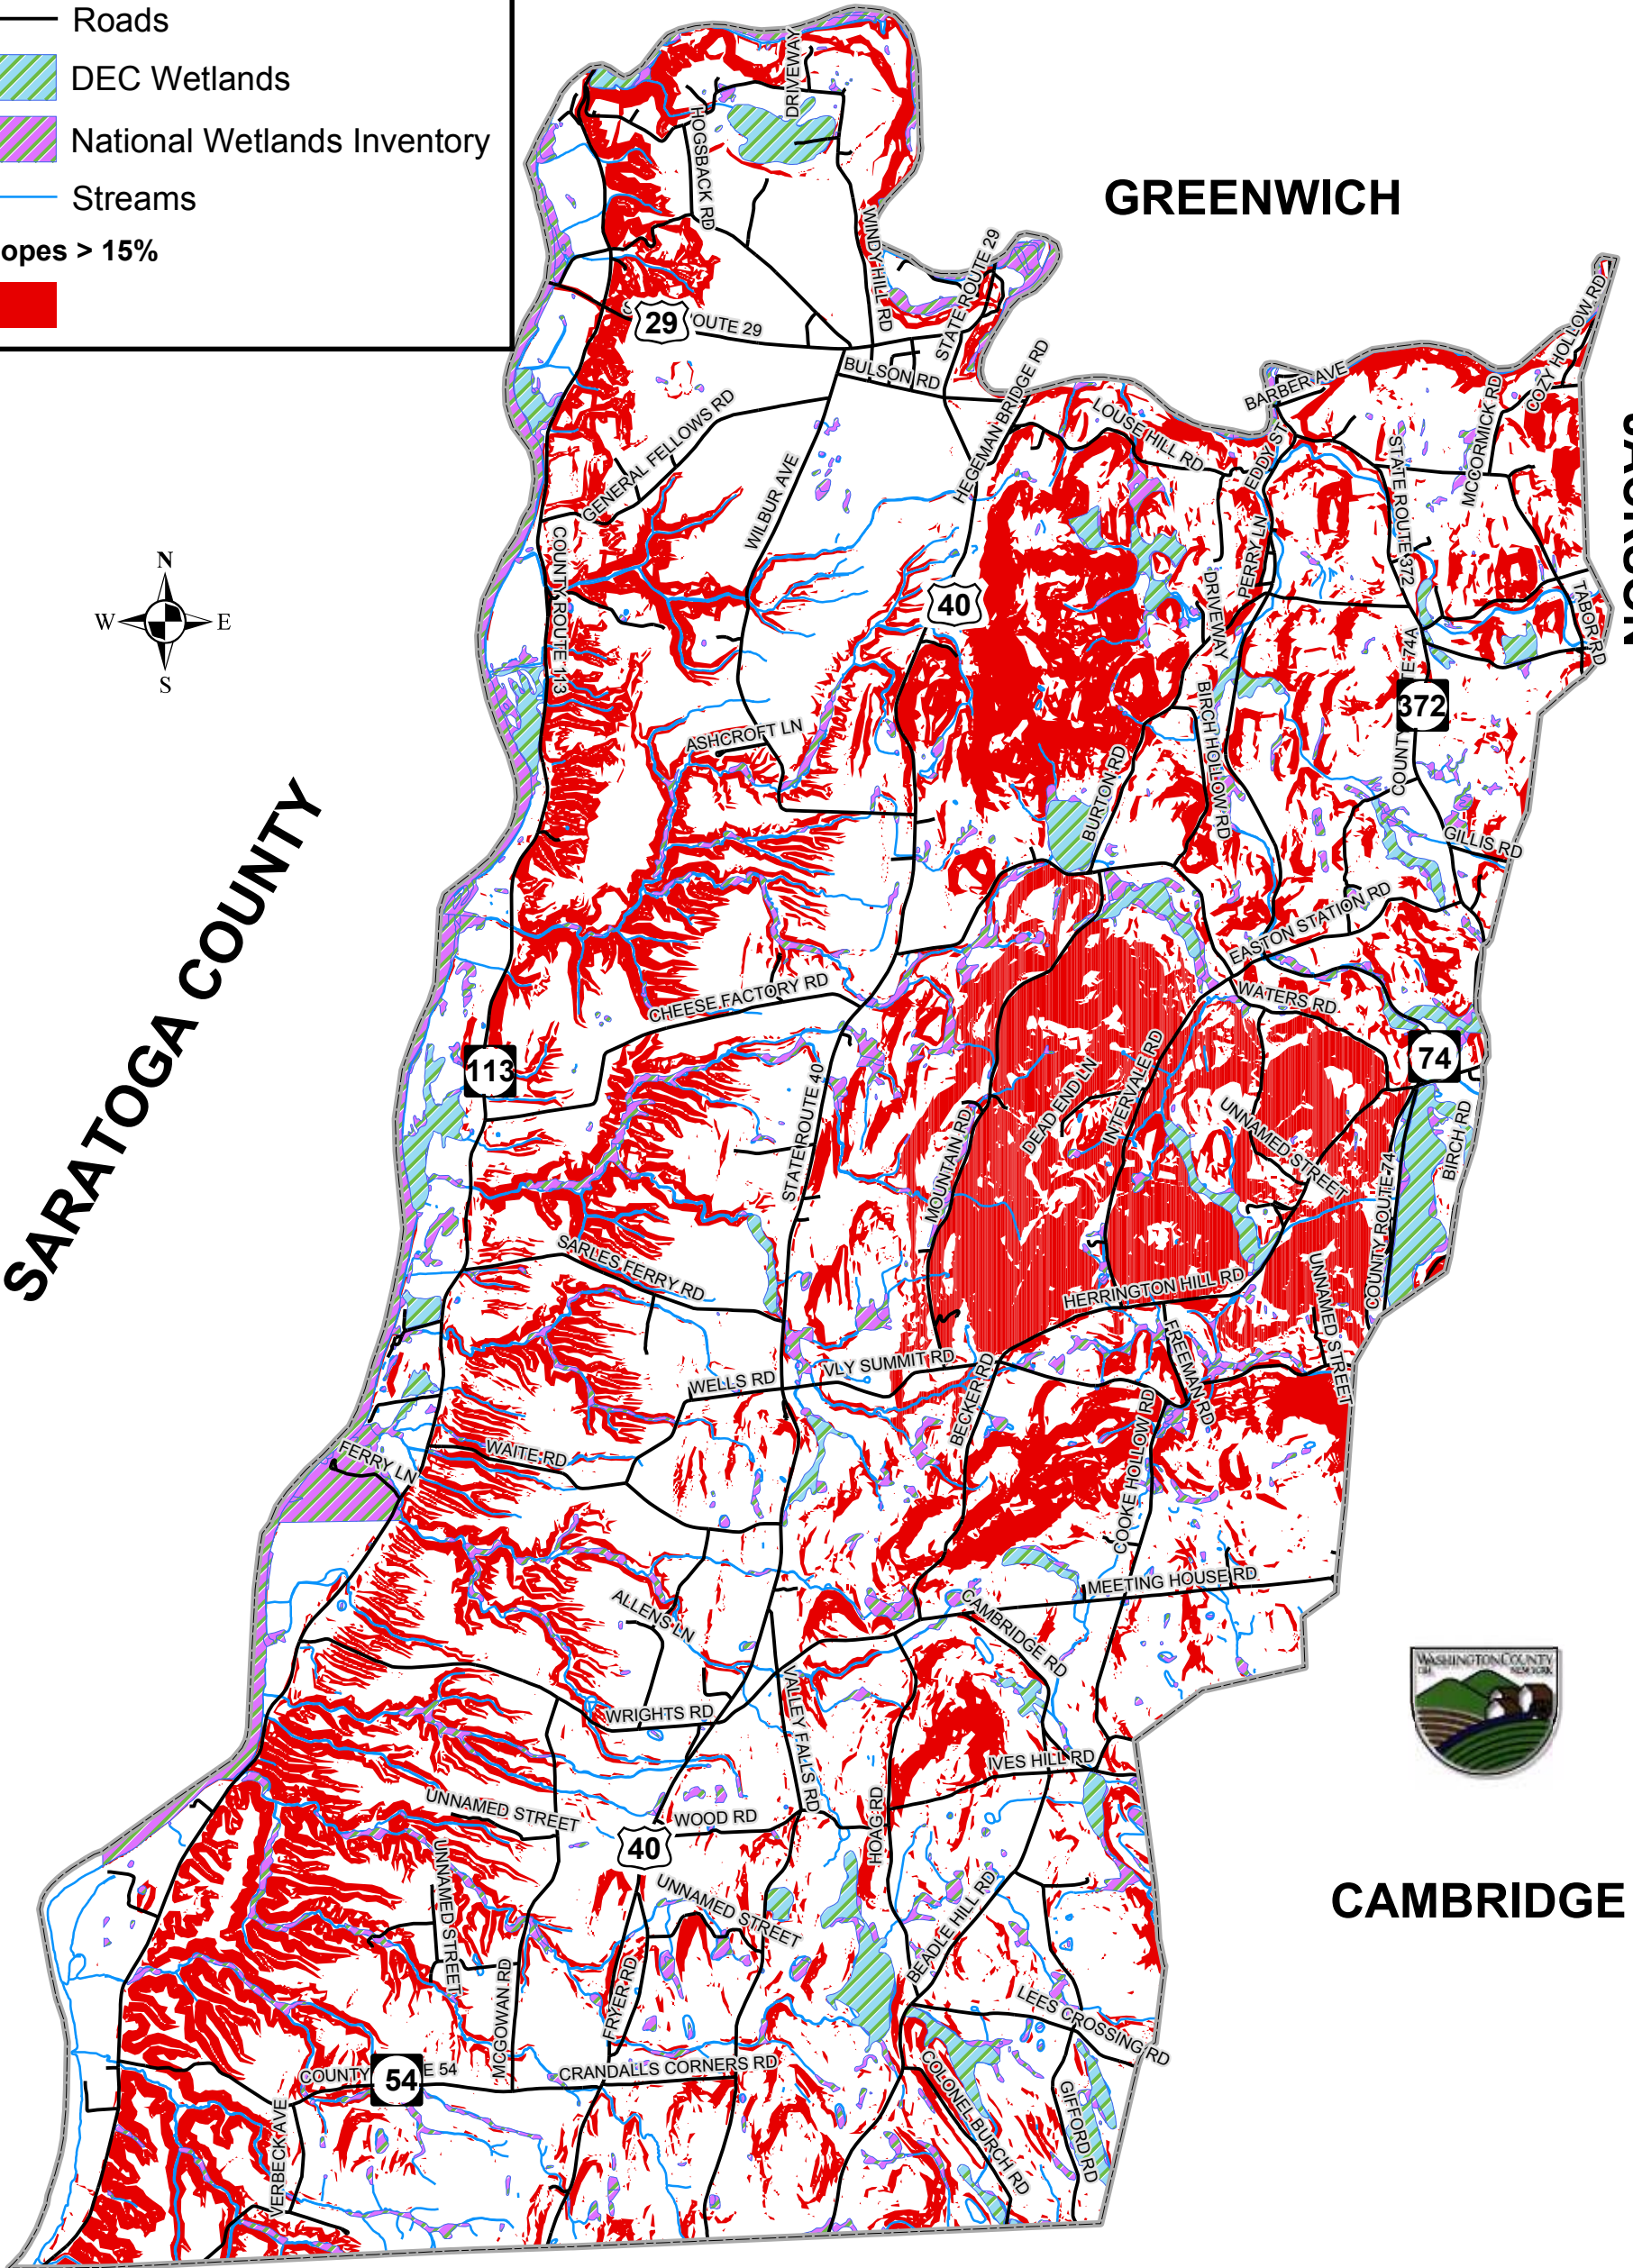

Legend

-  Town of Easton
-  Roads
-  DEC Wetlands
-  National Wetlands Inventory
-  Streams
- Slopes > 15%**
- 

Town of Easton Environmental Constraints

GREENWICH

JACKSON

SARATOGA COUNTY

CAMBRIDGE

Rensselaer County

The above map depicts the Town of Easton with Environmental Constraints or Building Constraints due to natural barriers. These include Slopes greater than 15%, Wetlands, and Water Bodies or Streams.