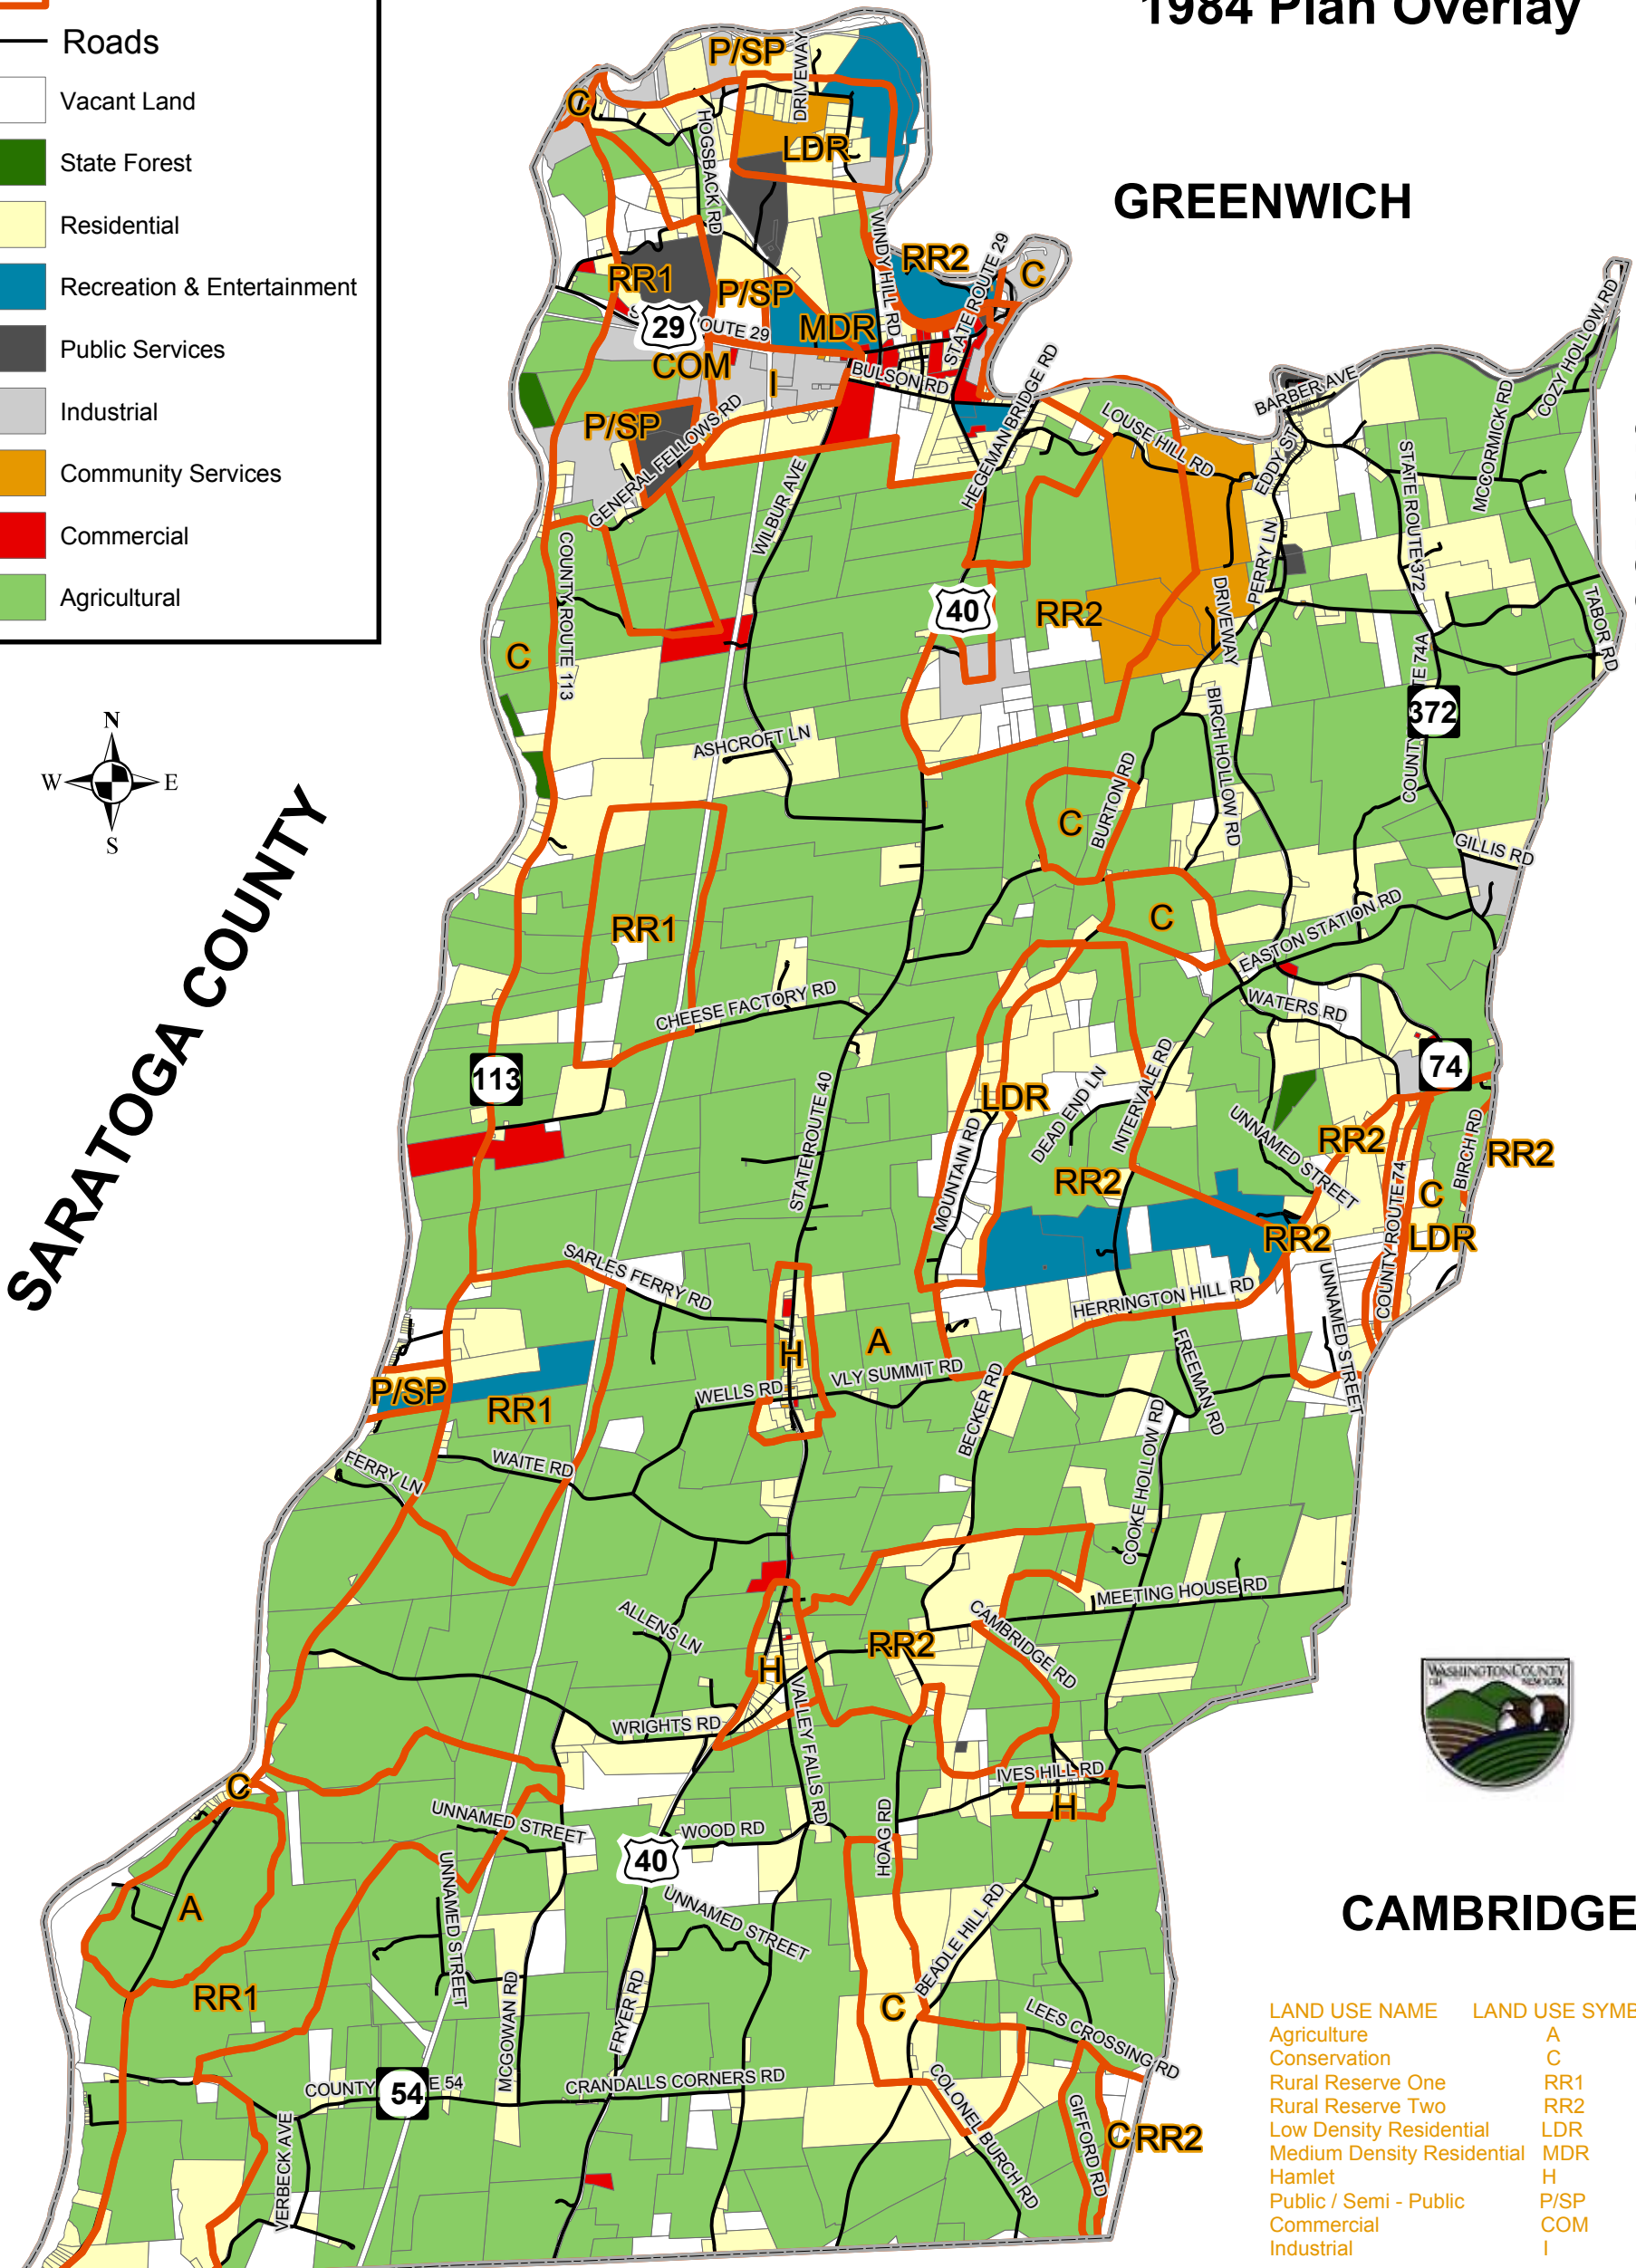

Town of Easton 2005 Real Property Land Use Data with 1984 Plan Overlay

Legend

-  Town of Easton
-  Land Use 1984
-  Roads
-  Vacant Land
-  State Forest
-  Residential
-  Recreation & Entertainment
-  Public Services
-  Industrial
-  Community Services
-  Commercial
-  Agricultural

GREENWICH

JACKSON

SARATOGA COUNTY

CAMBRIDGE

LAND USE NAME	LAND USE SYMBOL
Agriculture	A
Conservation	C
Rural Reserve One	RR1
Rural Reserve Two	RR2
Low Density Residential	LDR
Medium Density Residential	MDR
Hamlet	H
Public / Semi - Public	P/SP
Commercial	COM
Industrial	I

Rensselaer County

The above map depicts the Town of Easton and the current Land Use as designated by the 2005 Real Property Tax Map Data. The 1984 Land Use Plan is included for comparison.