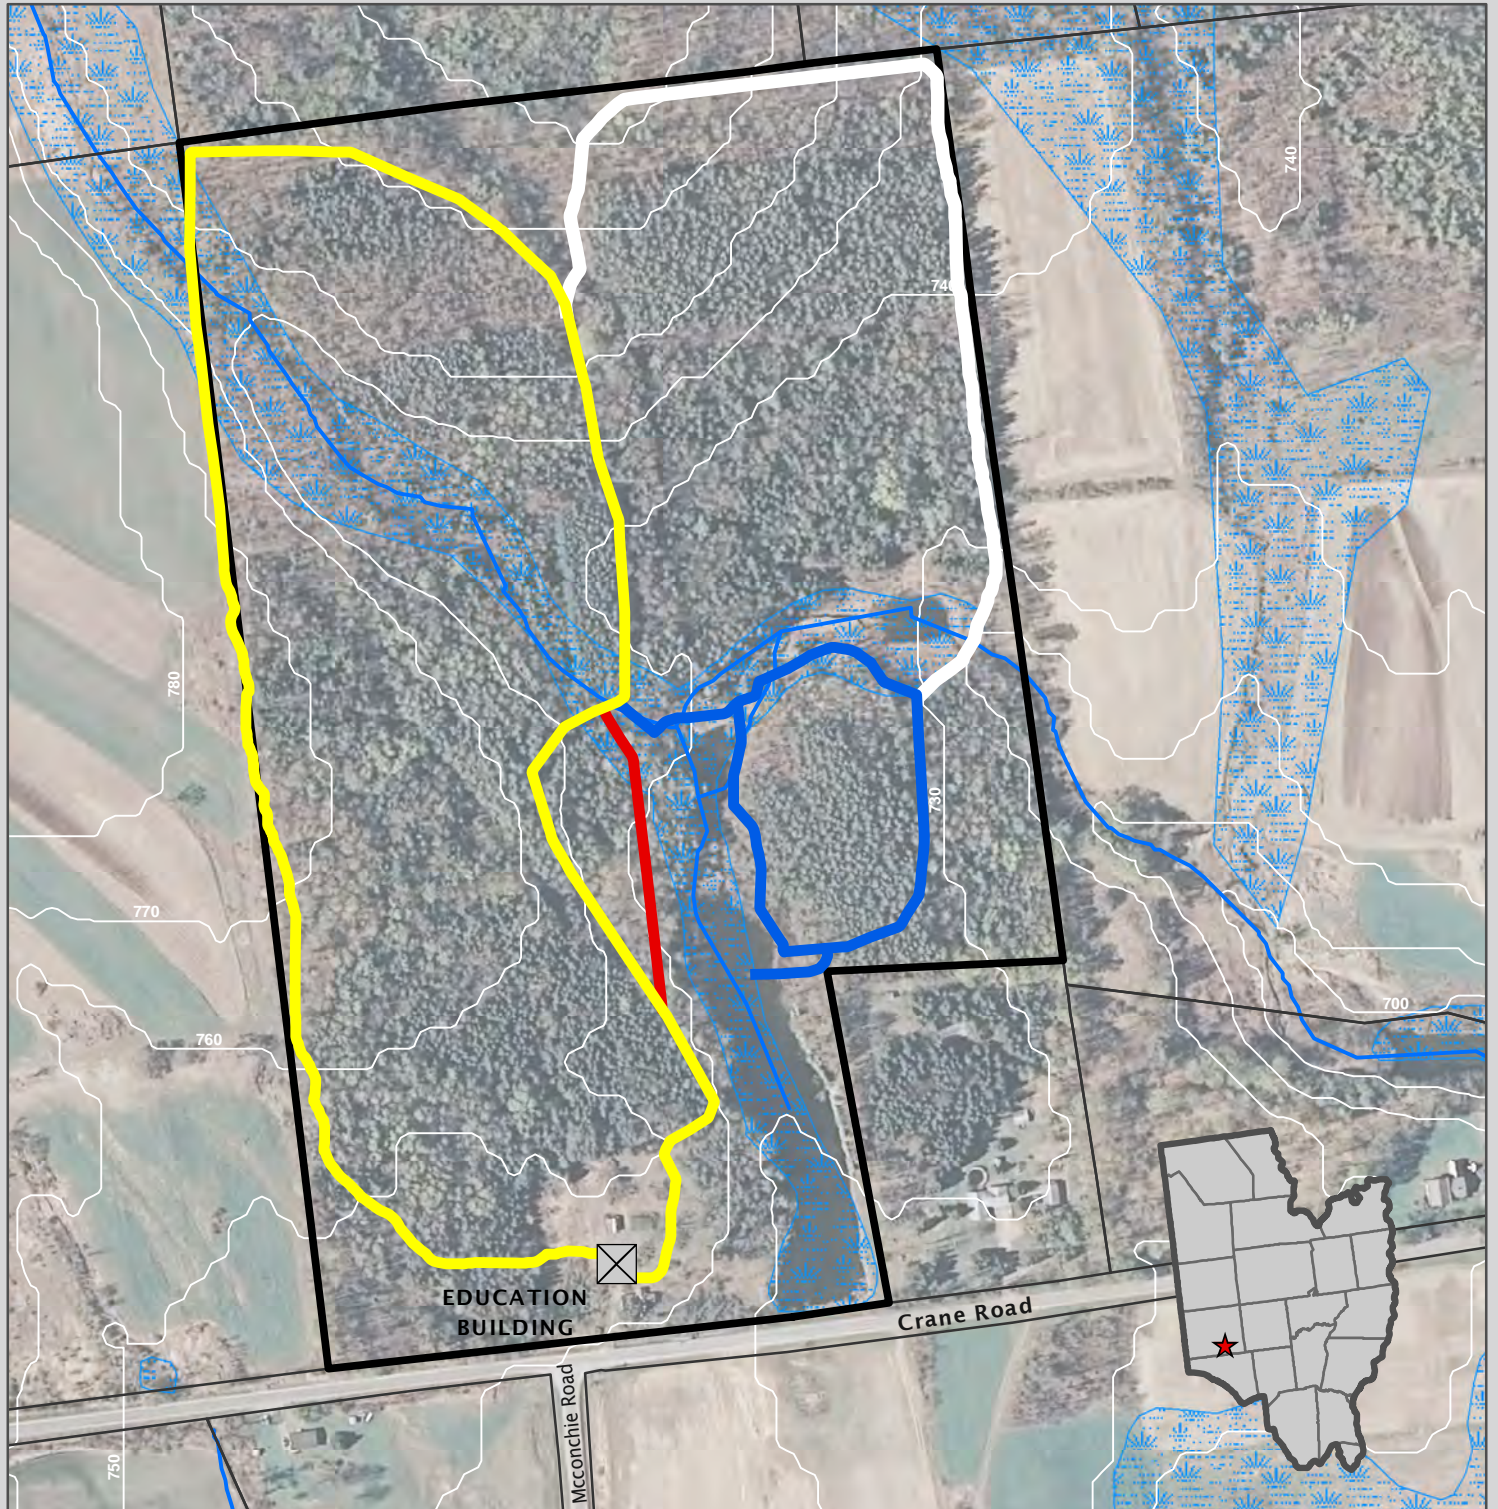

The Galway Preserve

Tax Parcel #212.-1-8.1

2519 Crane Road

Town of Galway

Map Legend

- Saratoga P.L.A.N. Easement
- Tax Parcel Boundaries
- Trail
- 10' Contour Line
- Stream
- Wetland

Data Sources:

2007 orthoimagery from New York Statewide Digital Orthoimagery Program
Tax parcel data from Saratoga County Real Property Tax Service Agency
Streams data from NYS Department of Environmental Conservation (NYSDEC)
Wetlands data from NYSDEC and U.S. Fish and Wildlife Service National Wetlands Inventory

1 inch = 300 feet